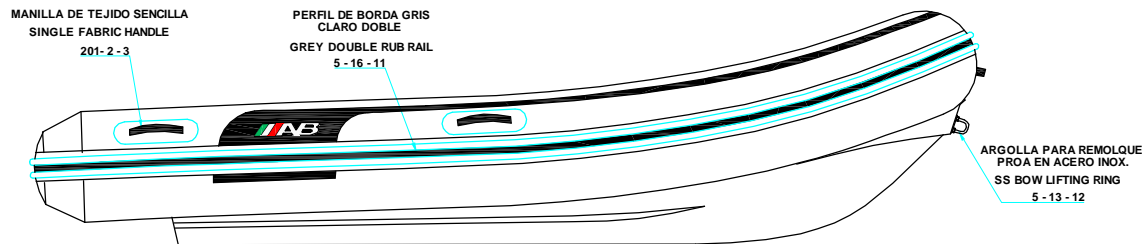

PLANT VIEW
VISTA SUPERIOR

AFT VIEW
VISTA TRASERA

LONGITUDINAL PROFILE
PERFIL LONGITUDINAL

FORE VIEW
VISTA FRONTAL

NOTA: FAVOR INDICAR COLOR DEL BOTE AL ORDENAR / **NOTE:** MUST INDICATE BOAT COLOR WHEN ORDERING