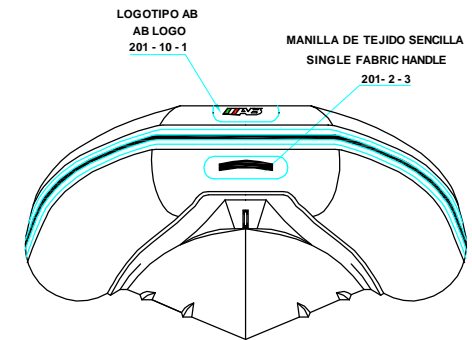

PLANT VIEW
VISTA SUPERIOR

AFT VIEW
VISTA TRASERA

LONGITUDINAL PROFILE
PERFIL LONGITUDINAL

FORE VIEW
VISTA FRONTAL

NOTA: FAVOR INDICAR COLOR DEL BOTE AL ORDENAR / **NOTE:** MUST INDICATE BOAT COLOR WHEN ORDERING